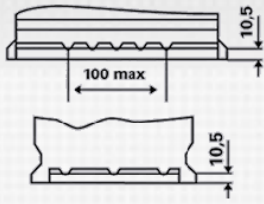

DRAWINGS

B13